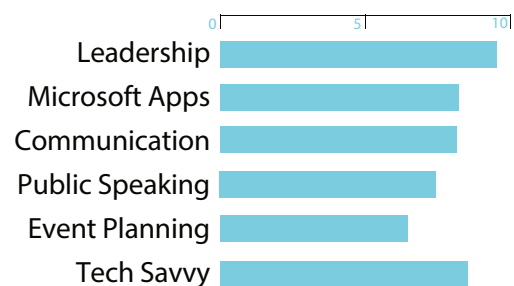

LEAD from wherever you are.

LOVE something greater than yourself.

LIVE a life that matters.

SKILLS

REFERENCES

[Michael Sorrell](#)

PHONE: (214)498-7040

[Sophia Ledharl](#)